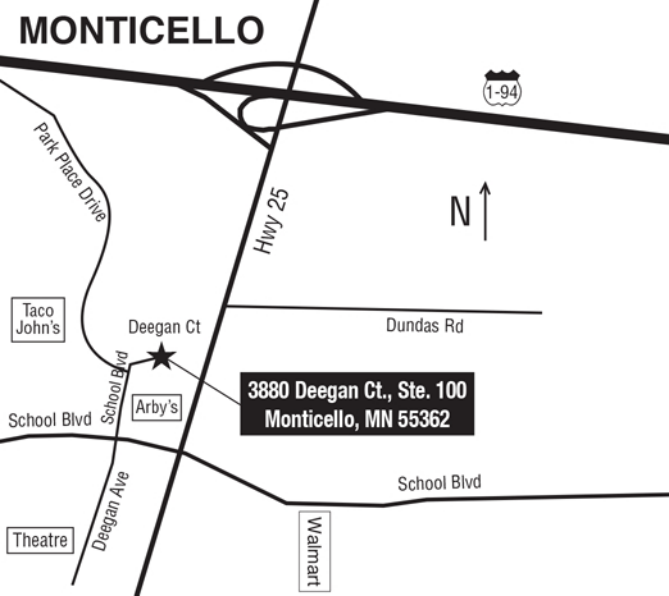

# MONTICELLO

Taco John's

Deegan Ct

Dundas Rd

**3880 Deegan Ct., Ste. 100  
Monticello, MN 55362**

Arby's

School Blvd

Theatre

Walmart

Park Place Drive

Hwy 25

School Blvd

School Blvd

Deegan Ave