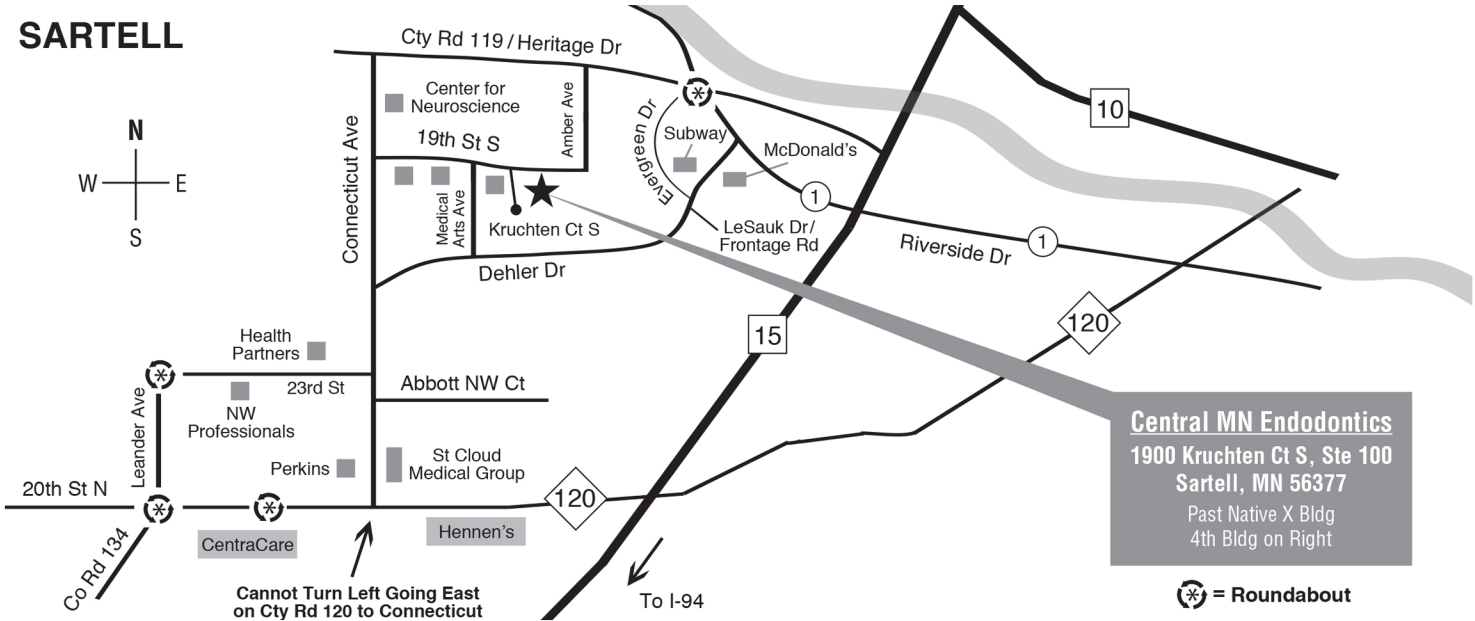

SARTELL

Central MN Endodontics
1900 Kruchten Ct S, Ste 100
Sartell, MN 56377
Past Native X Bldg
4th Bldg on Right

 = Roundabout